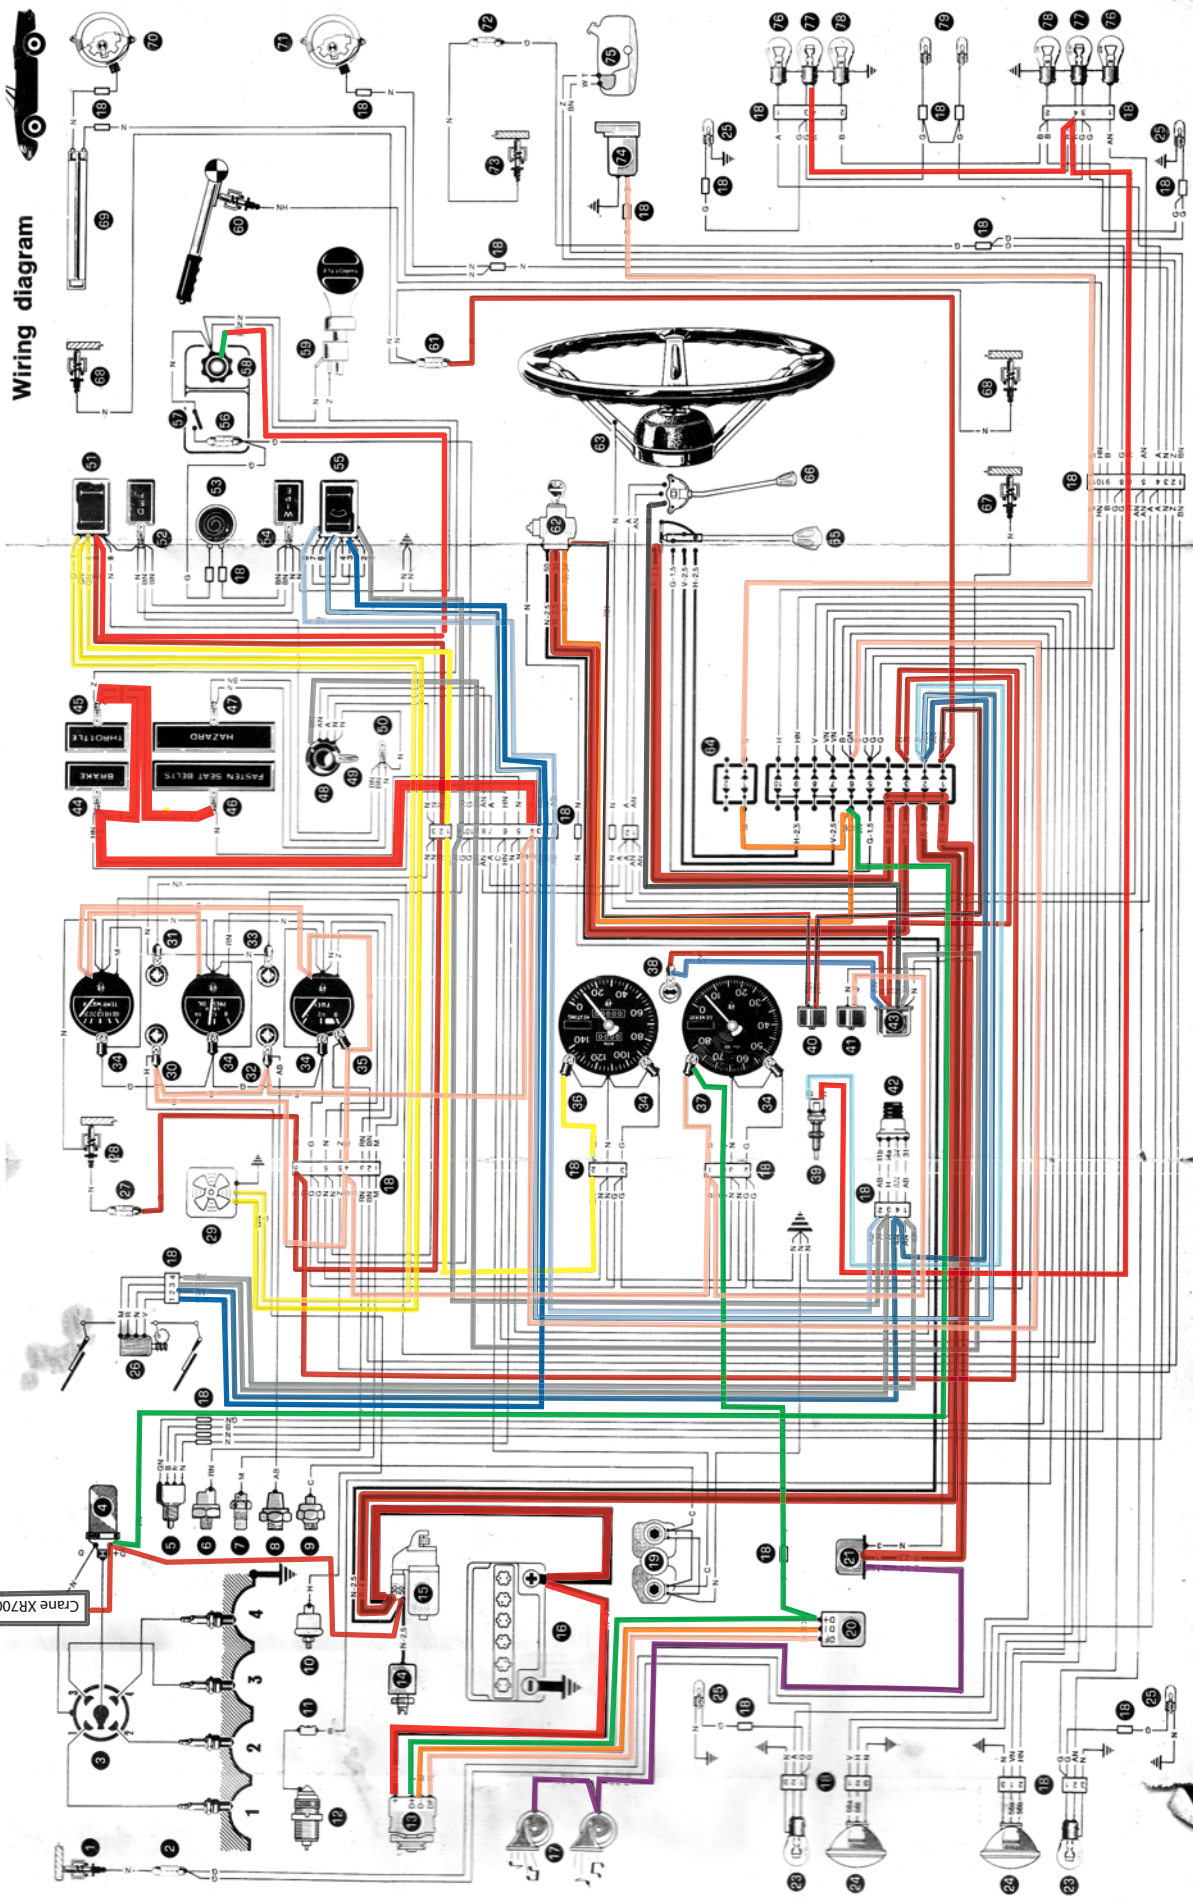

Crane ZX700 is an optically triggered capacitive discharge system.
 Added wire from coil D+ is ballast bypass for hotter spark during starting.

Alfa Romeo 2000 spider veloce wiring, fuses 1-4
 "AlfaBasicWiring.ai"
 by Terence Yorks 20 September 2006